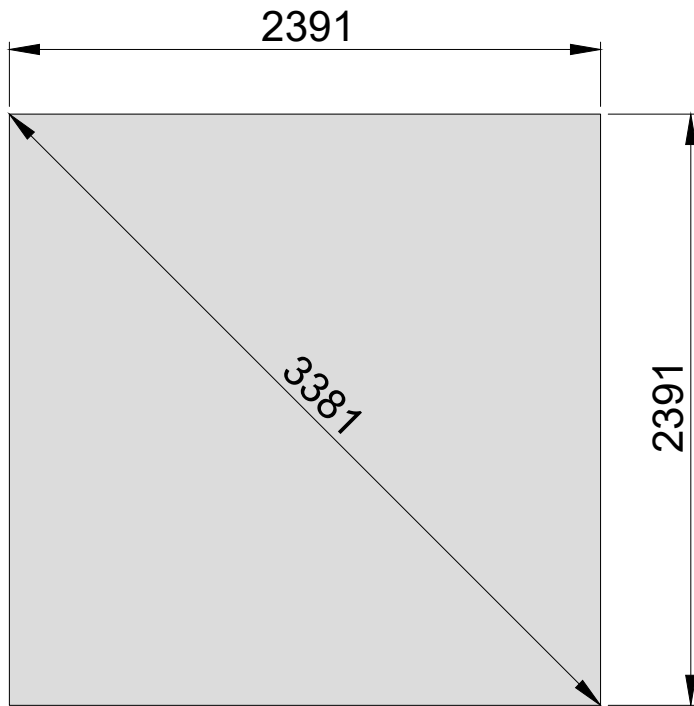

# Eco-Qube Sauna

Good foundation

1.

2.

3.

<p>S-1</p>  <p>6x220 mm</p>	<p>S-2</p>  <p>6x160 mm</p>	<p>S-3</p>  <p>5x100 mm</p>	
--	---	--	---

# Eco-Qube Sauna Outside

4.

S-1	S-2	S-3	S-4	
				
6x160 mm	5x120 mm	5x100 mm	3.5x45 mm	

1 step

2 step

3 step

3 step

<p><u>S-1</u></p>  <p>4x60 mm</p>	<p><u>N-1</u></p>  <p>2x20 mm</p>		
--	--	---	---

<p>S-1</p>  <p>3.5x45 mm</p>	<p>N-1</p>  <p>2x20 mm</p>			
---	---	--	---	---

S-1	S-2	S-3	
			
5x80 mm	5x100 mm	3.5x45 mm	

# Eco-Qube Sauna Inside

8.

1 step

2 step

OR

3.5x30 mm