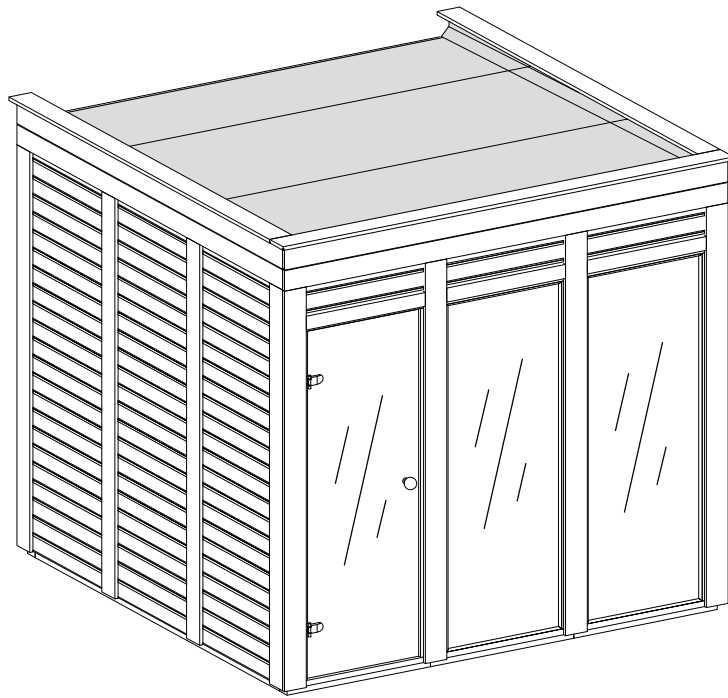

# Eco-Qube Sauna

Good foundation

1.

2.

3.

<p>S-1</p>  <p>6x220 mm</p>	<p>S-2</p>  <p>6x160 mm</p>	<p>S-3</p>  <p>5x100 mm</p>	
--	---	--	---

# Eco-Qube Sauna Outside

4.

S-1	S-2	S-3	S-4	
				
6x160 mm	5x120 mm	5x100 mm	3.5x45 mm	

1 step

2 step

3 step

3 step

<p><u>S-1</u></p>  <p>4x60 mm</p>	<p><u>N-1</u></p>  <p>2x20 mm</p>		
--	--	---	---