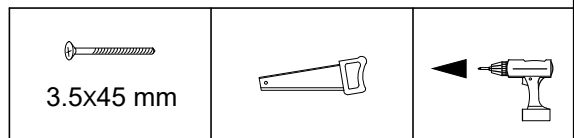

Eco-Qube Sauna Inside

8.