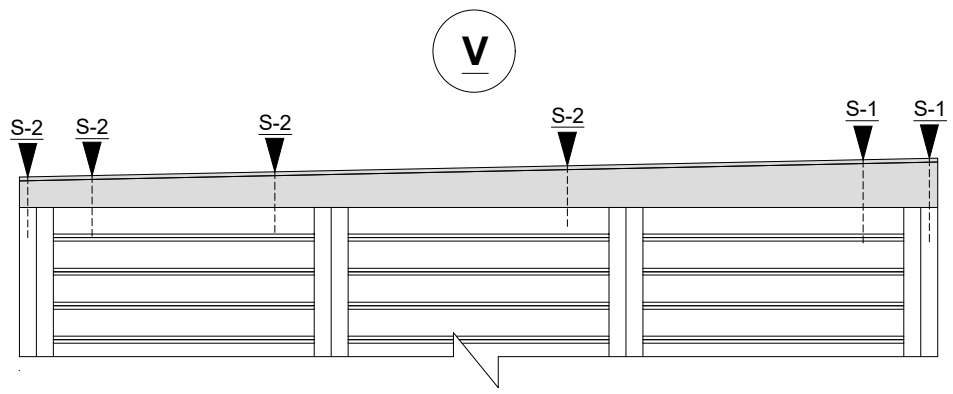

# Eco-Qube Sauna

Good foundation

1.

2.

3.

<p>S-1</p>  <p>6x220 mm</p>	<p>S-2</p>  <p>6x160 mm</p>	<p>S-3</p>  <p>5x100 mm</p>	
--	---	--	---

# Eco-Qube Sauna Outside

4.

S-1	S-2	S-3	S-4	
				
6x160 mm	5x120 mm	5x100 mm	3.5x45 mm	

1 step

2 step

3 step

3 step

<p><u>S-1</u></p>  <p>4x60 mm</p>	<p><u>N-1</u></p>  <p>2x20 mm</p>		
--	--	---	---

<p>S-1</p>  <p>3.5x45 mm</p>	<p>N-1</p>  <p>2x20 mm</p>			
---	---	--	---	---

S-1	S-2	S-3	
			
5x80 mm	5x100 mm	3.5x45 mm	

# Eco-Qube Sauna Inside

8.

1 step

2 step

OR

3.5x30 mm