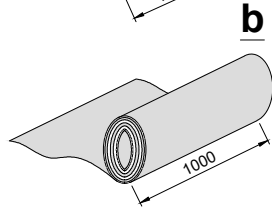

# Eco-Qube Sauna Outside

4.

S-1	S-2	S-3	S-4	
				
6x160 mm	5x120 mm	5x100 mm	3.5x45 mm	

1 step

2 step

3 step

3 step

<p><u>S-1</u></p>  <p>4x60 mm</p>	<p><u>N-1</u></p>  <p>2x20 mm</p>		
--	--	---	---

<p>S-1</p>  <p>3.5x45 mm</p>	<p>N-1</p>  <p>2x20 mm</p>			
---	---	--	---	---

S-1	S-2	S-3	
			
5x80 mm	5x100 mm	3.5x45 mm	