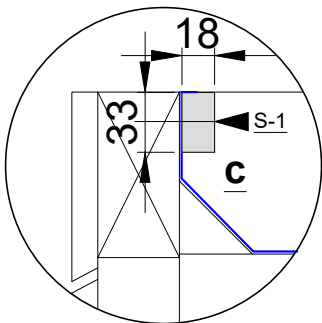

# Eco-Qube Sauna Outside

4.

S-1	S-2	S-3	S-4	
				
6x160 mm	5x120 mm	5x100 mm	3.5x45 mm	

1 step

2 step

3 step

3 step

<p><u>S-1</u></p>  <p>4x60 mm</p>	<p><u>N-1</u></p>  <p>2x20 mm</p>		
--	--	---	---

<p>S-1</p>  <p>3.5x45 mm</p>	<p>N-1</p>  <p>2x20 mm</p>			
---	---	--	---	---

S-1	S-2	S-3	
			
5x80 mm	5x100 mm	3.5x45 mm	